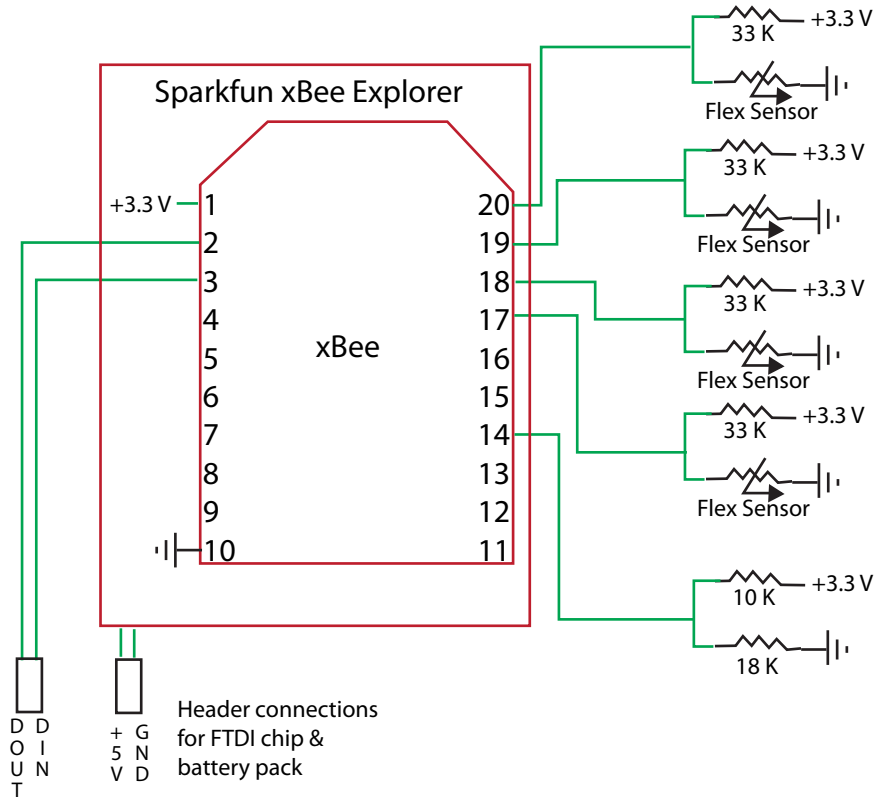

# Wireless Flex-sensor DMX Lighting Controller

Ben Lieberson

Spring 2011

## Wireless Transmitter

## Wireless Receiver/DMX Controller